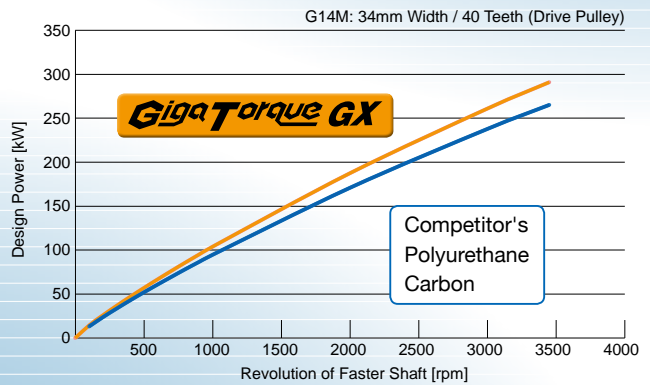

### Stress Strain Curve

The stress strain curve shows higher tensile strength than the competitor's Polyurethane Carbon Cord belt.

### Tension Decay

The Giga Torque GX shows less tension decay than the competitor's Polyurethane Carbon Cord belt.

## HNBR Rubber

» Have greater oil and heat resistance (maximum of 120°C)

## Power Rating

GigaTorque GX Power Rating is 10% higher than the competitor's Polyurethane Carbon Cord belt