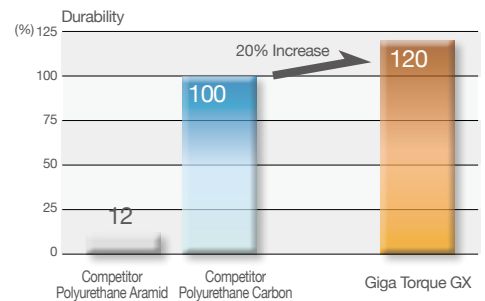

Superior Durability

- » High-tensile strength Carbon Cord
- » Abrasion resistant, low friction tooth fabric
- » High elastic, high hardness HNBR rubber
- » Increased durability