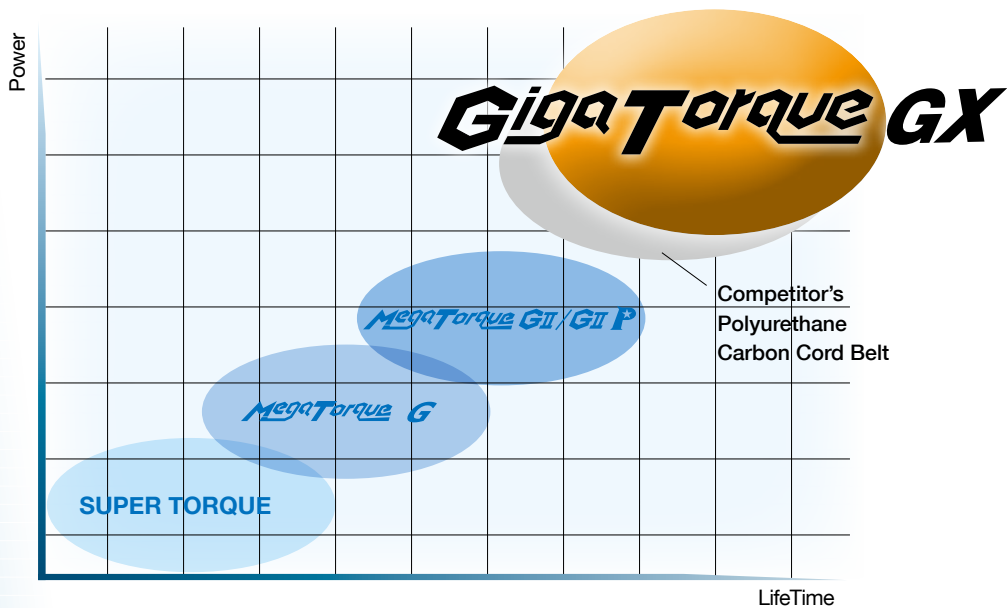

# Giga Torque GX™

Design

Reduced  
Maintenance

Flexible

# GigaTorque GX

Superior  
Durability

Quieter

Light  
& Compact

## Superior Durability

- » High-tensile strength Carbon Cord
- » Abrasion resistant, low friction tooth fabric
- » High elastic, high hardness HNBR rubber
- » Increased durability

### Stress Strain Curve

The stress strain curve shows higher tensile strength than the competitor's Polyurethane Carbon Cord belt.