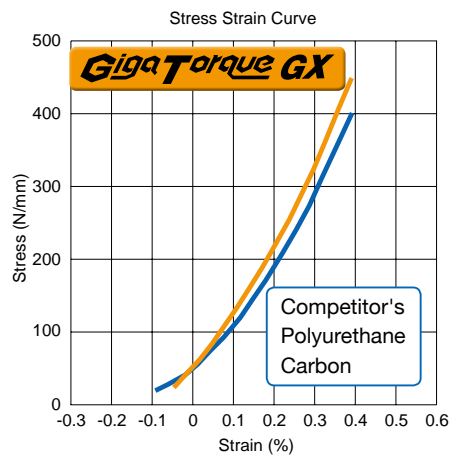

## Superior Durability

- » High-tensile strength Carbon Cord
- » Abrasion resistant, low friction tooth fabric
- » High elastic, high hardness HNBR rubber
- » Increased durability

### Stress Strain Curve

The stress strain curve shows higher tensile strength than the competitor's Polyurethane Carbon Cord belt.