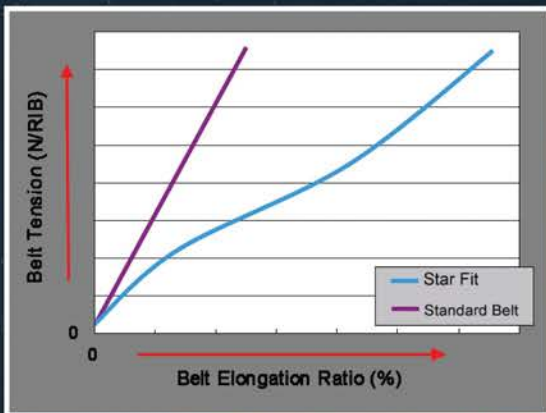

BELT TENSION COMPARISON